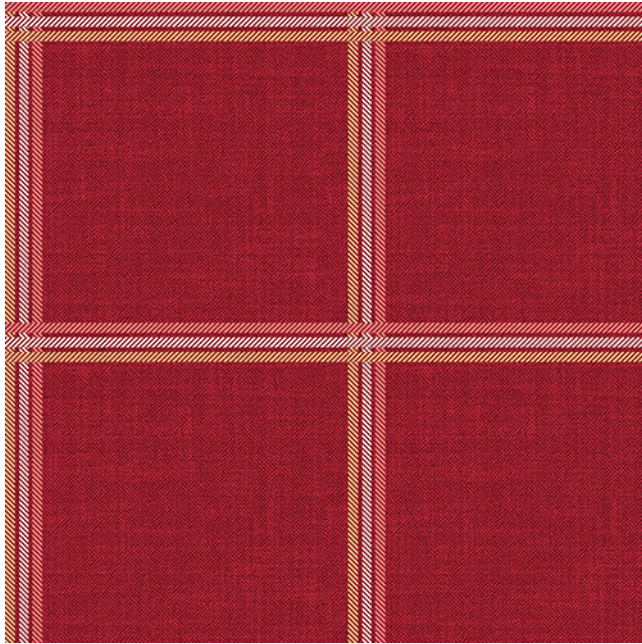

Cromford Curtain Fabric

Available Colours:

Product code: KBT6807
Selected Colour: **Berry**
Width: 137 cm
Price: £25.99/mtr

Description:

Cromford Design

Add a touch of class to any room in the house with this 100% Cotton, luxury curtain fabric.
Available in 4 colours.

Pattern repeat: 16cm

Professionally dry cleanable.
Cool iron - do not steam iron.