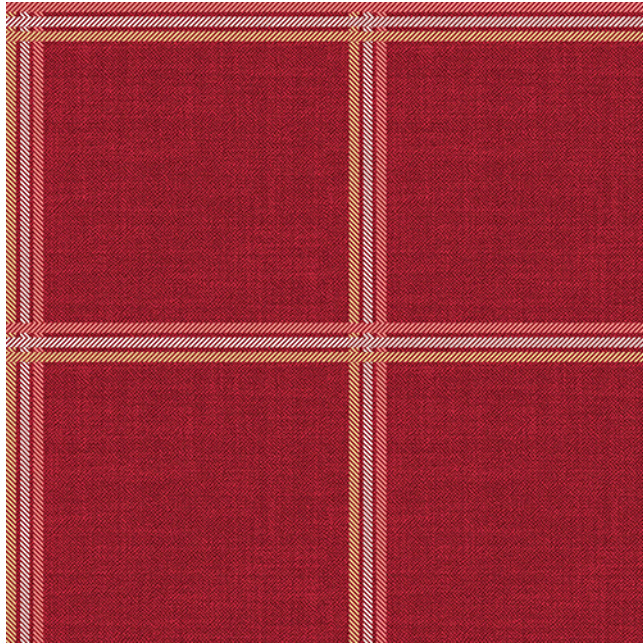

Cromford Curtain Fabric

Available Colours:

Berry

Cobalt

Mauve

Oatmeal

Tawny

Product code: KBT6807
Selected Colour: **Berry**
Width: 137 cm
Price: £25.99/mtr

Description:

Cromford Design

Add a touch of class to any room in the house with this 100% Cotton, luxury curtain fabric.
Available in 4 colours.

Pattern repeat: 16cm

Professionally dry cleanable.
Cool iron - do not steam iron.