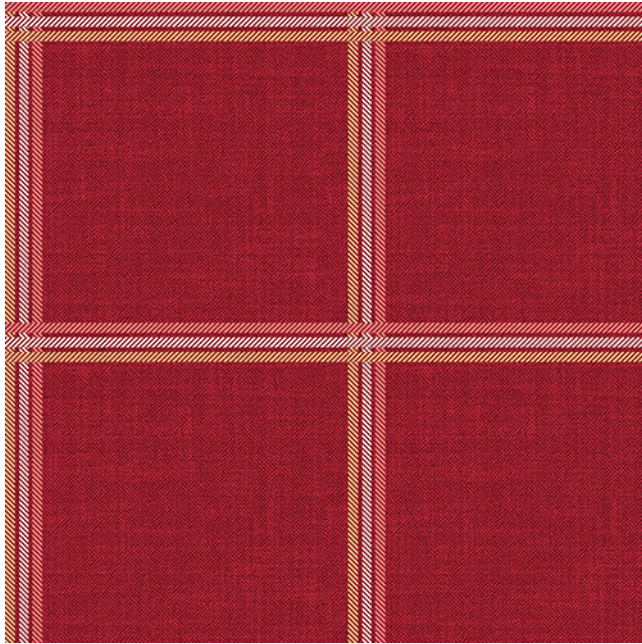

Cromford Curtain Fabric

Available Colours:

Berry

Cobalt

Mauve

Oatmeal

Tawny

Product code: KBT6807
Selected Colour: **Berry**
Width: 137 cm
Price: £25.99/mtr

Description:

Cromford Design

Add a touch of class to any room in the house with this 100% Cotton, luxury curtain fabric.
Available in 4 colours.

Pattern repeat: 16cm

Professionally dry cleanable.
Cool iron - do not steam iron.