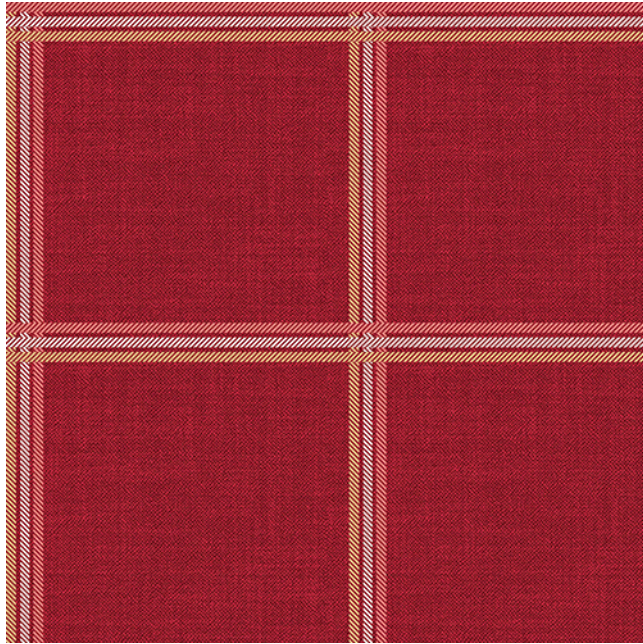

Tel: 0121 359 2349
Fax: 0121 359 7784

Cromford Curtain Fabric

Available Colours:

Berry

Cobalt

Mauve

Oatmeal

Tawny

Product code: KBT6807
Selected Colour: **Berry**
Width: 137 cm
Price: £23.99/mtr

Description:

Cromford Design

Add a touch of class to any room in the house with this 100% Cotton, luxury curtain fabric.
Available in 4 colours.