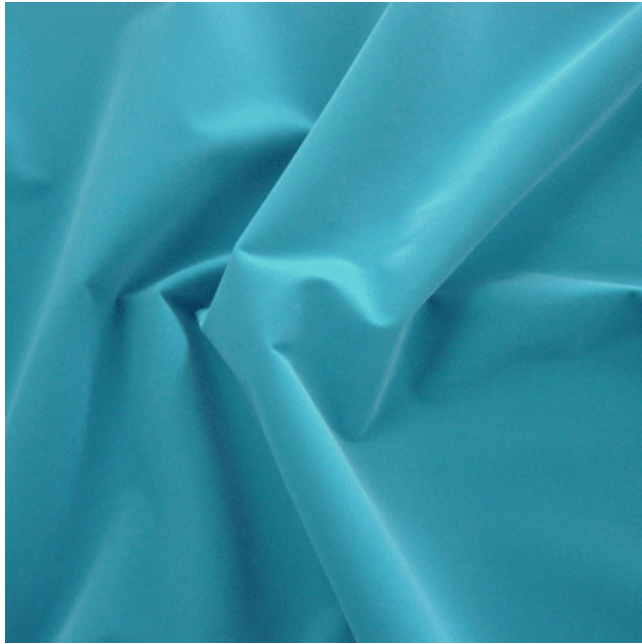

KBT Ltd
Carlton Business Centre
132 Saltley Road, Saltley
Birmingham
B7 4TH

FabricUK.com

Tel: 0121 359 2349
Fax: 0121 359 7784

Velveteen Fabric

Available Colours:

Turquoise

Product code: KBT165-F41-B58
Selected Colour: **Turquoise**
Width: 137cm
Price: £6.75/mtr

Description:

Velveteen fabric, an imitation velvet fabric with a soft plain one pattern very fine close nap with a slight slope to the pile, nylon backed with a mat sheen, no drape qualities as of ordinary velvet, many uses are for recovering panels, headboards, jewellery boxes, jewellery counter displays. width of fabric is 137cm.