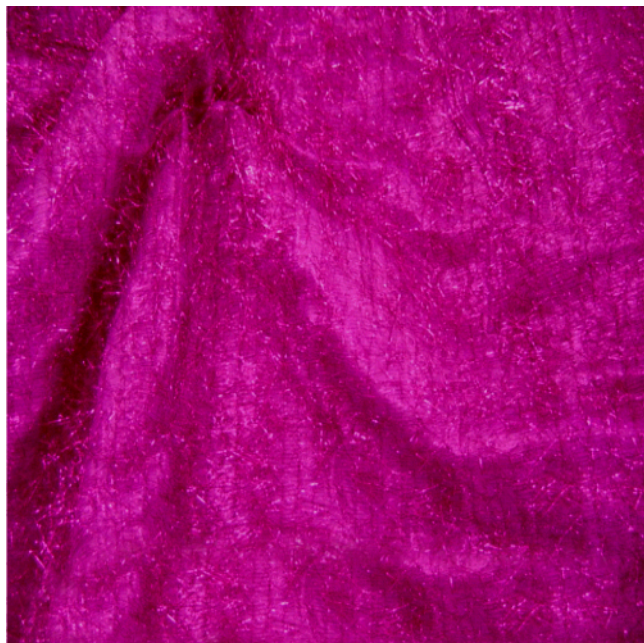

Tel: 0121 359 2349
Fax: 0121 359 7784

Tinsel Metallic Hair Fabric

Available Colours:

Cerise (8)

Rust (9)

Royal (3)

Emerald (5)

White (1)

Yellow (2)

Turquoise (12)

Black (4)

Red (6)

Product code: KBT3634-F79-B225
Selected Colour: **Cerise (8)**
Width: 138cm
Price: £6.49/mtr

Description:

Lurex Metallic Hair Fabric, great fabric for fancy dress, costumes, sparkle effect applications, indoor decor etc