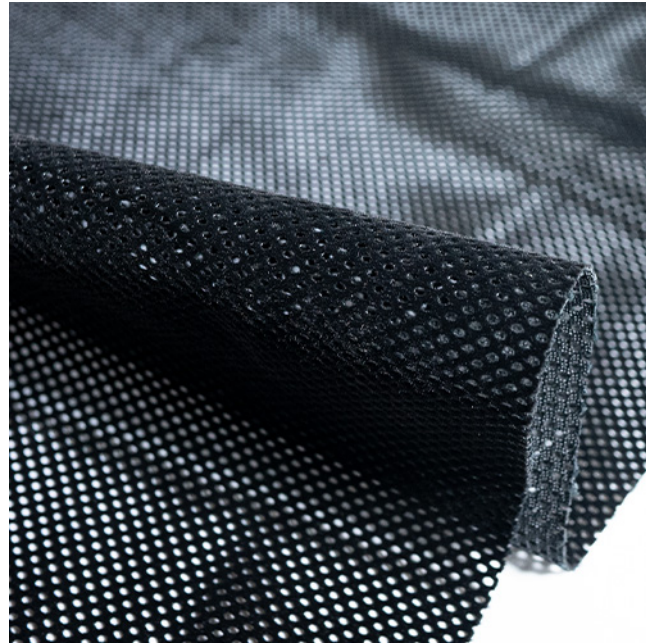

KBT Ltd
Carlton Business Centre
132 Saltley Road, Saltley
Birmingham
B7 4TH

FabricUK.com

Tel: 0121 359 2349
Fax: 0121 359 7784

Suede Airtex Mesh Fabric

Available Colours:

Black

Product code: KBT13659-U216
Selected Colour: **Black**
Width: 150cm
Price: £12.99/mtr

Description:

This Suede Airtex Mesh is a high-quality, durable fabric that combines the soft, luxurious texture of suede with the breathable, perforated structure of Airtex mesh. This blend offers both the visual appeal of suede and the functional ventilation of mesh, making it lightweight yet sturdy. The fabric's unique construction provides excellent airflow and moisture-wicking properties, making it comfortable for prolonged use while maintaining a high-end, stylish appearance.