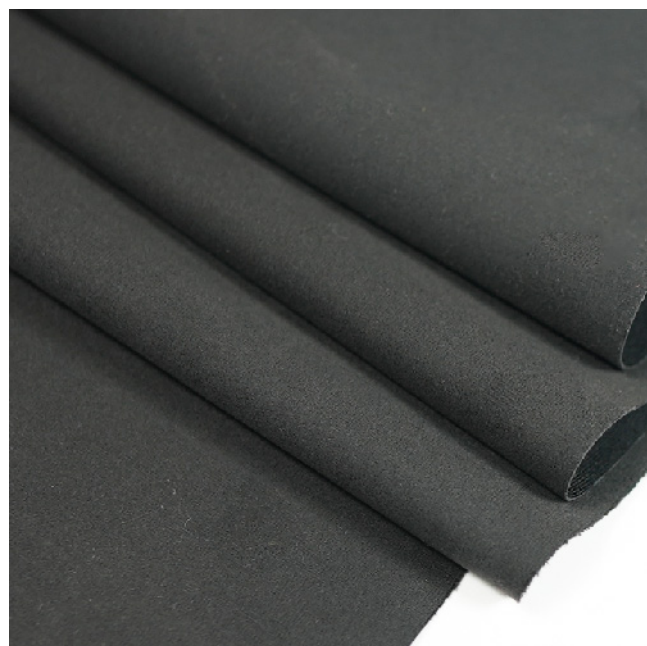

BMW Suede - Alcantara type fabric

Available Colours:

Anthracite

Product code: KBT13415-U209
Selected Colour: Anthracite
Width: 155cm
Price: £42.99/mtr

Description:

BMW suede similar to Alcantara type fabric. Renowned for its luxurious feel suede texture and durability, this suede fabric is perfect for a wide range of applications, from upholstery to automotive interiors, replacement fabric for A B & C pillars, car roof linings, seating fabrics and beyond.

- Fabric Width: 155cm
- Colour: Anthracite
- Finish: Suede Touch
- Construction: Woven Synthetics

Premium Quality: Crafted from high-quality synthetic materials, BMW suede fabric offers superior softness and durability.

Luxurious Feel: Luxurious touch of suede, adding elegance to any project. making it ideal for both, automotive, Camper vans, perfect for residential and commercial use.

Easy Maintenance: Easy to clean and maintain, ensuring your fabric looks fresh and vibrant for years to come.

Upholstery: Transform your furniture with our luxurious suede fabric, adding style and sophistication to any space.

Automotive Interiors: Enhance the interior of your vehicle with our premium quality suede fabric, providing both comfort and style. suitable for various upholstery applications, including car seats, door panels, door cards, car headlining and other interior surfaces