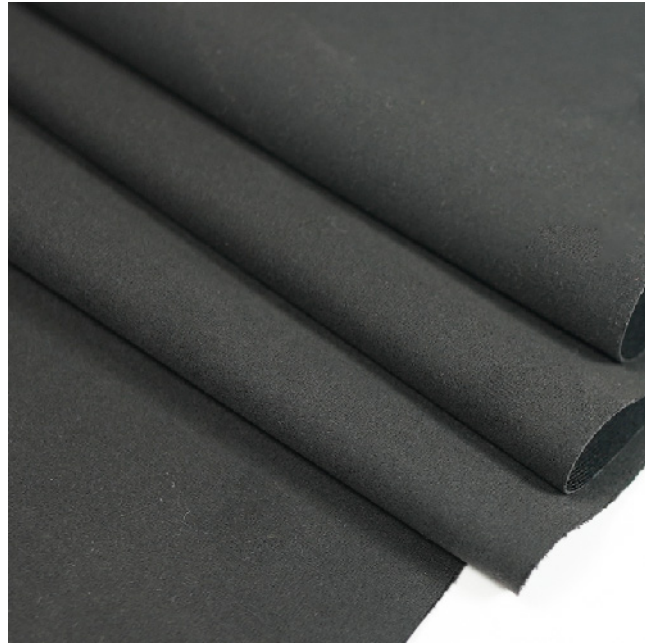

### Available Colours:

Anthracite

Product code:	KBT13415-U209
<b>Selected Colour:</b>	<b>Anthracite</b>
Width:	155cm
Price:	£42.99/mtr

### Description:

BMW suede similar to Alcantara type fabric. Renowned for its luxurious feel suede texture and durability, this suede fabric is perfect for a wide range of applications, from upholstery to automotive interiors, replacement fabric for A B & C pillars, car roof linings, seating fabrics and beyond.

- Fabric Width: 155cm
- Colour: Anthracite
- Finish: Suede Touch
- Construction: Woven Synthetics

**Premium Quality:** Crafted from high-quality synthetic materials, BMW suede fabric offers superior softness and durability.

**Upholstery:** Transform your furniture with our luxurious suede fabric, adding style and sophistication to any space.

**Automotive Interiors:** Enhance the interior of your vehicle with our premium quality suede fabric, providing both comfort and style. suitable for various upholstery applications, including car seats, door panels, door cards, car headlining and other interior surfaces