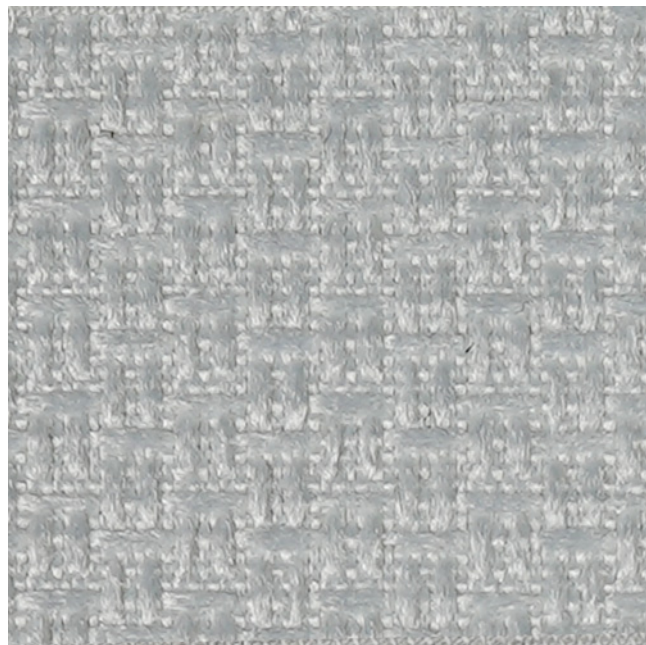

Fire Retardant Blackout Strata Fabric

Available Colours:

Ivory

Pearl

Pebble

Twine

Pepper

Cocoa

Kiwi

Forest

Ash

Pewter

Mercury

Raven

Product code: KBT13053
Selected Colour: Ivory
Width: 145cm
Price: £19.99/mtr

Description:

With an industrial two-tone concrete texture effect, STRATA was inspired by the gritty urban landscape of a sprawling city. Cracked structures and broken bricks are commonly incorporated in contemporary interior spaces, so STRATA is a perfect inclusion with 28 colourways to match any décor scheme. This contract standard blackout is flame retardant, offers complete light exclusion and has thermal properties; ensuring sound insulation and energy saving. Available in both narrow and wide width, this contract curtain fabric is widely used across the hospitality, cruise, healthcare, education and workplace markets, 100% Polyester / Acrylic Back Coating