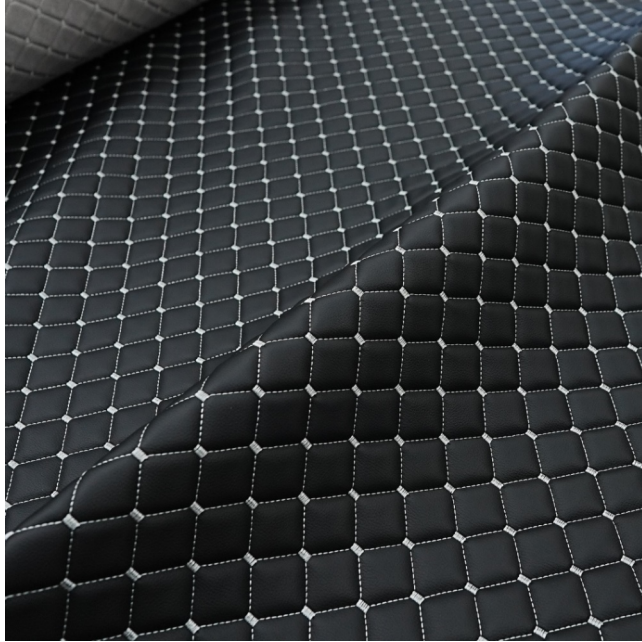

Bentley Stitch Fabric (Box Design)

Available Colours:

White

Black

Red

Blue

Brown

Product code: KBT12826-U153
Selected Colour: **White**
Width: 140cm
Price: £19.99/mtr

Description:

Bentley Stitch Box Design.

Car seating, upholstery and Interiors on popular models including Bentley, Audi, VW Transporter, Golf, Mercedes, Custom Racing seats etc.

This Double chain pattern is the definition of luxurious design, it is perfect for high-end luxury vehicles, the finish will look amazing in seating and upholstery as well as door cards, door panels, dash panels and other trim components.

Fabric width: 140cm
Foam thickness: 3.5mm
Backing: Laminated Scrim Foam
Embroidery Design: Chain design

The top face fabric is an upholstery standard vinyl, excellent quality and durability; double stitched quilted feature gives the fabric extra strength and comfort.