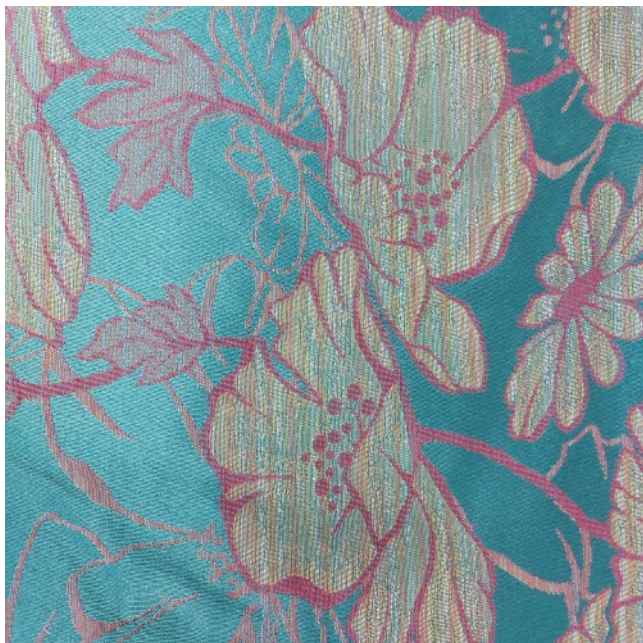

Tel: 0121 359 2349
Fax: 0121 359 7784

Wildflower Illustration Fabric

Available Colours:

Product code: KBT12468-S1-U157
Selected Colour: **Steel Blue Maroon**
Width: 150cm
Price: £4.99/mtr

Description:

A polyester fabric covered in **wildflower illustrations**; this is a **jacquard weave, digitally woven**.

This fabric is **subdued** with **muted colours** making up the **botanical florals**, with a cadet steel blue background. The motifs are in an **all-over pattern**.

As well as **home interiors**, you can use this 100% polyester fabric in many **hospitality** settings such as restaurants, bars, hotels and home décor.

Ideal for:

- Cushions
- Sofas
- Armchairs
- Bar Seats
- Dining Chairs