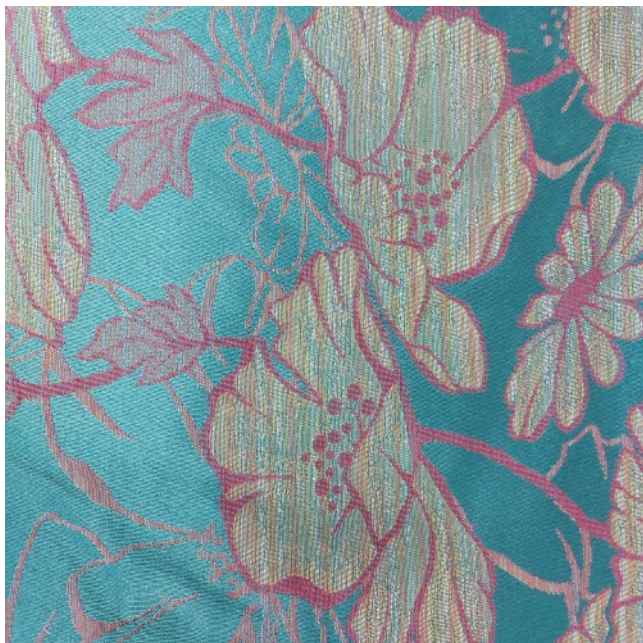

Tel: 0121 359 2349
Fax: 0121 359 7784

Wildflower Illustration Fabric

Available Colours:

Steel Blue Maroon

Product code: KBT12468-S1-U157
Selected Colour: **Steel Blue Maroon**
Width: 150cm
Price: £4.99/mtr

Description:

A polyester fabric covered in **wildflower illustrations**; this is a **jacquard weave, digitally woven**.

This fabric is **subdued** with **muted colours** making up the **botanical florals**, with a cadet steel blue background. The motifs are in an **all-over pattern**.

As well as **home interiors**, you can use this 100% polyester fabric in many **hospitality** settings such as restaurants, bars, hotels and home décor.

Ideal for:

- Cushions
- Sofas
- Armchairs
- Bar Seats
- Dining Chairs