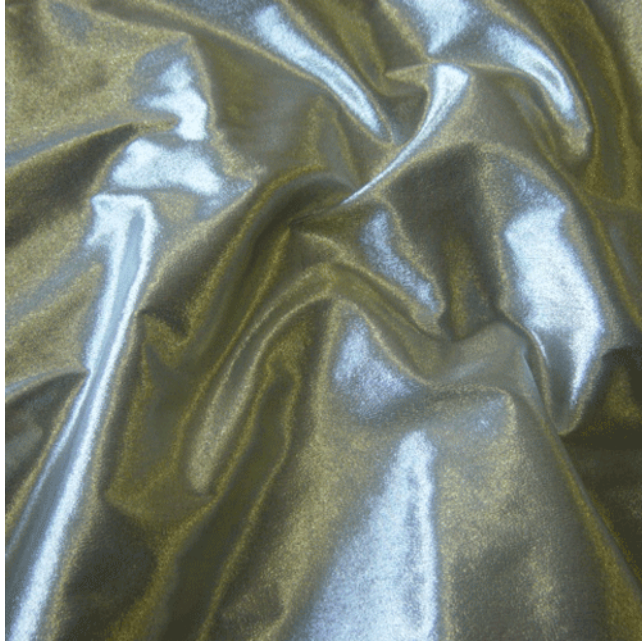

## Paper Lami Fabric

### Available Colours:

Silver

Royal

Product code: KBT135-F10-B366  
**Selected Colour:** **Silver**  
Width: 112cm  
Price: £5.99/mtr

### Description:

Metallic Paper Lame fabric is a light weight, nylon and metallic yarn dyed fabric.

Fabric Width: 112cm

Perfect for decorating, display, craft, costumes, fancy dress, Christmas, special effects,

uses for this fabric are almost endless