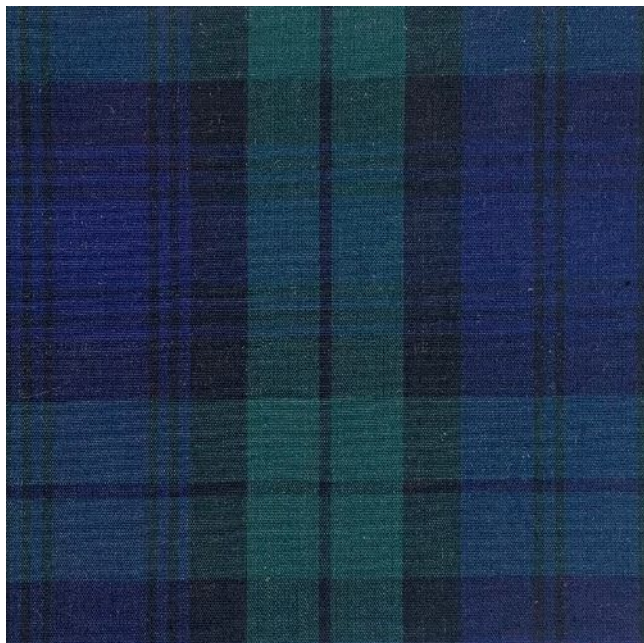

KBT Ltd
Carlton Business Centre
132 Saltley Road, Saltley
Birmingham
B7 4TH

FabricUK.com

Tel: 0121 359 2349
Fax: 0121 359 7784

Poly Cotton Tartan

Available Colours:

Thompson 1

19

24

Beige 25

35

Campbell Clan
Modern 60

Campbell
Dress Modern
63

Product code: KBT11730-F126
Selected Colour: **Thompson 1**
Width: 145cm
Price: £8.99/mtr

Description:

Polyester Cotton Tartan Fabric

65% Polyester 35% Cotton woven colours in a vertical, horizontal and criss-cross fashion to create the tartan check effect, the yarn is dyed before woven yielding a high quality tartan check, ideal for kilts, plaids and blankets.