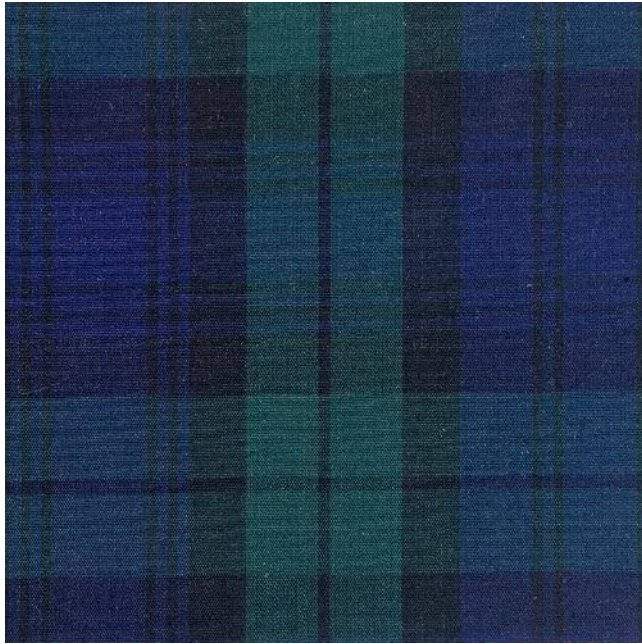

KBT Ltd
Carlton Business Centre
132 Saltley Road, Saltley
Birmingham
B7 4TH

FabricUK.com

Tel: 0121 359 2349
Fax: 0121 359 7784

Poly Cotton Tartan

Available Colours:

Thompson 1

19

24

Beige 25

35

Campbell Clan
Modern 60

Campbell
Dress Modern
63

Product code: KBT11730-F126-U176
Selected Colour: **Thompson 1**
Width: 145cm
Price: £8.99/mtr

Description:

Polyester Cotton Tartan Fabric

65% Polyester 35% Cotton woven colours in a vertical, horizontal and criss-cross fashion to create the tartan check effect, the yarn is dyed before woven yielding a high quality tartan check, ideal for kilts, plaids and blankets.