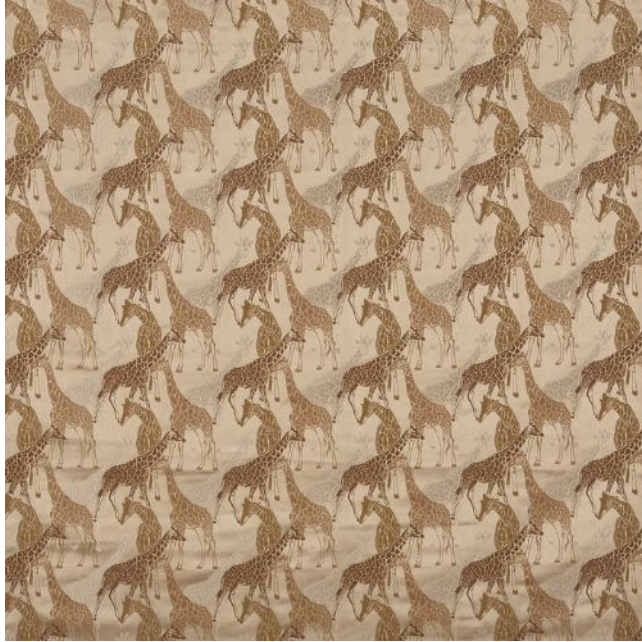

KBT Ltd
Carlton Business Centre
132 Saltley Road, Saltley
Birmingham
B7 4TH

FabricUK.com

Tel: 0121 359 2349
Fax: 0121 359 7784

Giraffe - Tribe Collection

Available Colours:

Sahara

Sandstorm

Product code: KBT11231
Selected Colour: Sahara
Width: 145cm
Price: £32.00/mtr

Description:

Giraffe - Tribe Collection

Create a lasting impression with our statement collection for this season. A conversation starter, this Serengeti-inspired portfolio includes intriguing jacquards, embroidered sheers and artful designs featuring everything from Damara zebras to towering giraffes. Meeting the current mood for animal prints and patterns, the range encompasses sandy, dusty hues and captures the essence of adventure to be found across sun-drenched African vistas.

Dry clean preferred. Iron on a low heat, no do not bleach or tumble dry.. Suitable for Curtains, Upholstery and home furnishings.

Width: 145cm
Useable width: 142cm
Vertical repeat: 19.5cm
Horizontal repeat: 23.5cm
Composition: 80% Polyester 20% Cotton