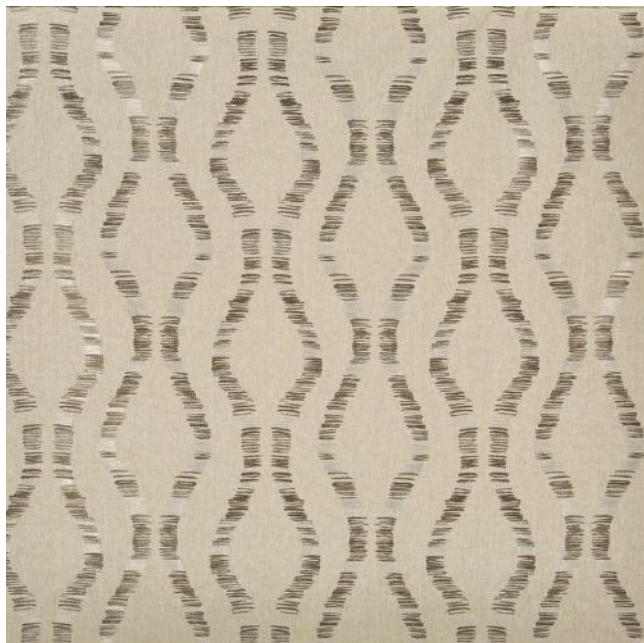

Adaeze - Tribe Collection

Available Colours:

Dusk

Mineral

Sandstorm

Product code: KBT11223
Selected Colour: **Dusk**
Width: 138cm
Price: £44.00/mtr

Description:

Adaeze - Tribe Collection

Create a lasting impression with our statement collection for this season. A conversation starter, this Serengeti-inspired portfolio includes intriguing jacquards, embroidered sheers and artful designs featuring everything from Damara zebras to towering giraffes. Meeting the current mood for animal prints and patterns, the range encompasses sandy, dusty hues and captures the essence of adventure to be found across sun-drenched African vistas.

Dry clean only. Suitable for Curtains, Upholstery and home furnishings.

Width: 138cm
Useable width: 134cm
Vertical repeat: 39.3cm
Horizontal repeat: 43.5cm
Composition: 46% Polyester 42% Cotton 12% Viscose