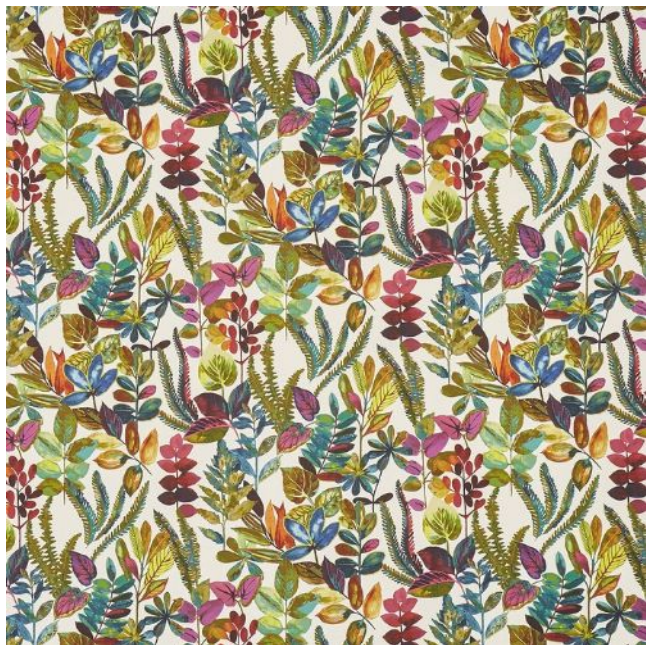

KBT Ltd
Carlton Business Centre
132 Saltley Road, Saltley
Birmingham
B7 4TH

FabricUK.com

Tel: 0121 359 2349
Fax: 0121 359 7784

Tonga - South Pacific Collection

Available Colours:

Jewel

Oasis

Spice

Waterfall

Product code: KBT11179
Selected Colour: Jewel
Width: 142cm
Price: £17.99/mtr

Description:

Tonga - South Pacific Collection

Dramatic in both scale and colour, South Pacific digital prints make a strong statement from every perspective. Described by the creators as a 'work of art translated into fabric', this painterly story draws upon exotic tropical themes interpreted in jewel-bright shades.

Iron on a low heat, Hand wash, do not bleach. Suitable for Curtains, Upholstery and home furnishings.

Width 142.0 cm
Usable Width 137.0 cm
Vertical Pattern Repeat: 64.0 cm
Horizontal Pattern Rpt: 90.0 cm
Composition 100% Cotton