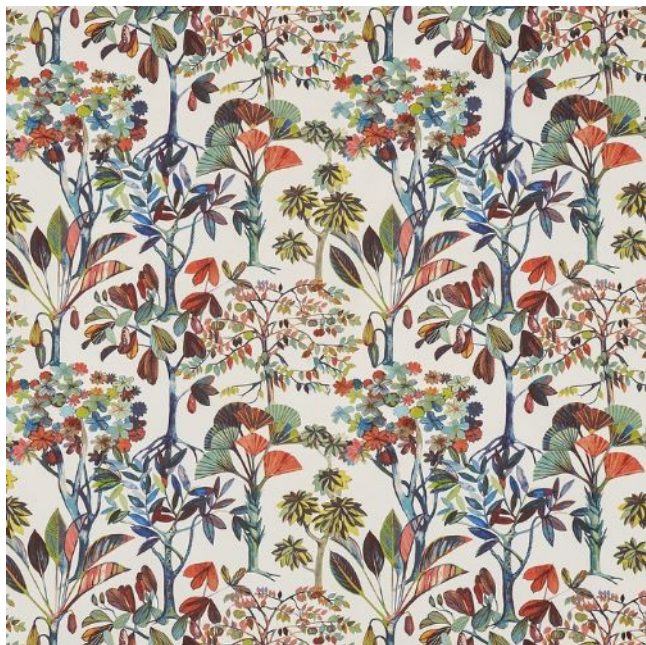

KBT Ltd
Carlton Business Centre
132 Saltley Road, Saltley
Birmingham
B7 4TH

FabricUK.com

Tel: 0121 359 2349
Fax: 0121 359 7784

Lagoon - South Pacific Collection

Available Colours:

Coral reef

Oasis

Papaya

Waterfall

Product code: KBT11157
Selected Colour: **Coral reef**
Width: 142cm
Price: £17.99/mtr

Description:

Lagoon - South Pacific Collection

Dramatic in both scale and colour, South Pacific digital prints make a strong statement from every perspective. Described by the creators as a 'work of art translated into fabric', this painterly story draws upon exotic tropical themes interpreted in jewel-bright shades.

Iron on a low heat, Hand wash, do not bleach. Suitable for Curtains, Upholstery and home furnishings.

Width 142.0 cm
Usable Width 137.0 cm
Vertical Pattern Repeat 61.5 cm
Horizontal Pattern Rpt 68.0 cm
Composition 100% Cotton