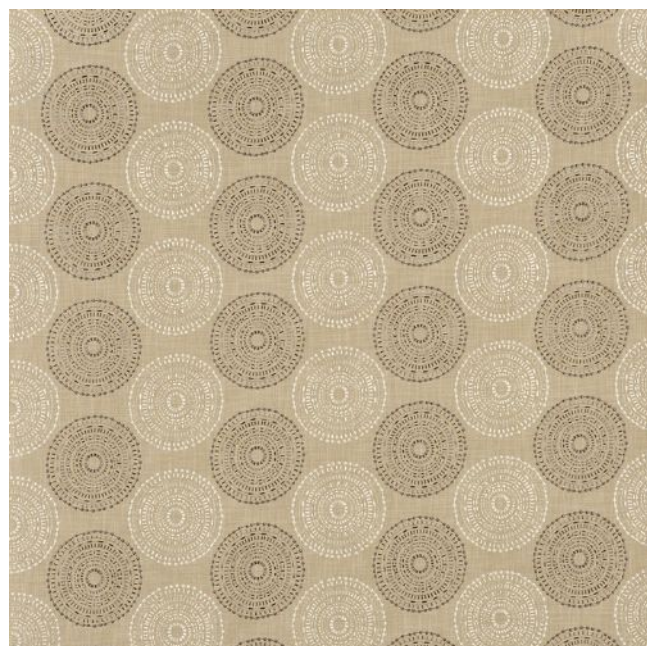

Hemisphere - Luna Collection

Available Colours:

Camel

Dubarry

Linen

Nectarine

Rose

Sage

Stone

Wisteria

Product code: KBT10810-F8
Selected Colour: Camel
Width: 143cm
Price: £37.99/mtr

Description:

Hemisphere - Luna Collection

Here's a selection of jacquards for upholstery, curtains, blinds and decorative accessories which brings a sense of tranquillity and calm into the home. Luna comprises five lustrous geometrics, all presented in a set of sugared-almond shades.

Iron on a low heat and do not bleach. Suitable for Curtains, Upholstery and home furnishings.

Width: 143.0 cm
Usable Width 133.0 cm
Vertical Pattern Repeat: 23.5 cm
Horizontal Pattern Rpt: 33.2 cm
Composition: 79% Polyester / 21% Viscose