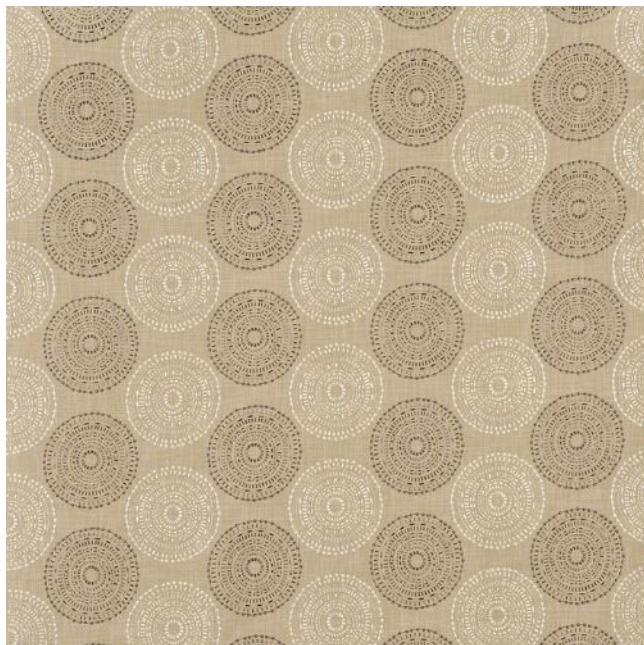

## Hemisphere - Luna Collection

### Available Colours:

Camel

Dubarry

Linen

Nectarine

Rose

Sage

Stone

Wisteria

Product code: KBT10810-F8  
**Selected Colour:** Camel  
Width: 143cm  
Price: £37.99/mtr

Iron on a low heat and do not bleach. Suitable for Curtains, Upholstery and home furnishings.

Width: 143.0 cm  
Usable Width 133.0 cm  
Vertical Pattern Repeat: 23.5 cm  
Horizontal Pattern Rpt: 33.2 cm  
Composition: 79% Polyester / 21% Viscose