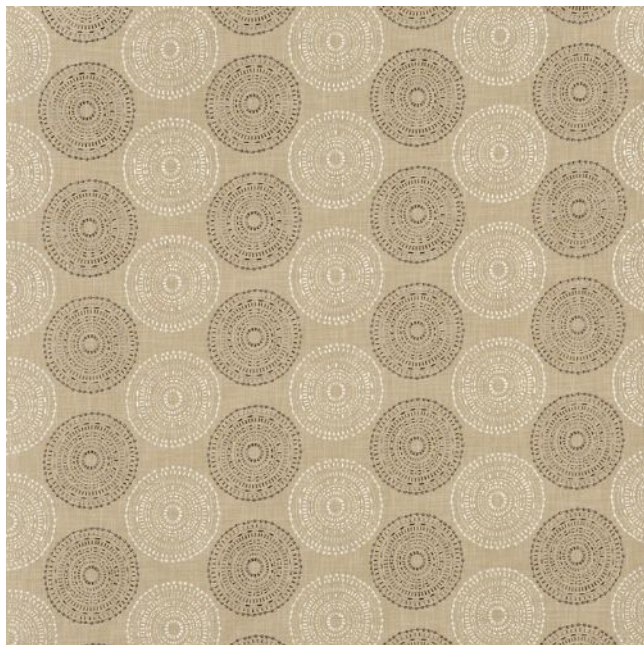

Tel: 0121 359 2349
Fax: 0121 359 7784

Hemisphere - Luna Collection

Available Colours:

Camel

Dubarry

Linen

Nectarine

Rose

Sage

Stone

Wisteria

Product code: KBT10810
Selected Colour: Camel
Width: 143cm
Price: £37.99/mtr

Description:

Hemisphere - Luna Collection

Here's a selection of jacquards for upholstery, curtains, blinds and decorative accessories which brings a sense of tranquillity and calm into the home. Luna comprises five lustrous geometrics, all presented in a set of sugared-almond shades.

Iron on a low heat and do not bleach. Suitable for Curtains, Upholstery and home furnishings.

Width: 143.0 cm
Usable Width 133.0 cm
Vertical Pattern Repeat: 23.5 cm
Horizontal Pattern Rpt: 33.2 cm
Composition: 79% Polyester / 21% Viscose