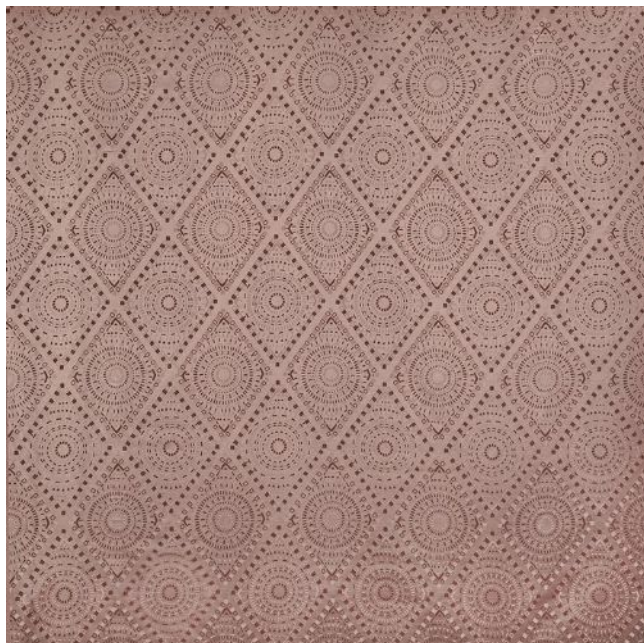

KBT Ltd
Carlton Business Centre
132 Saltley Road, Saltley
Birmingham
B7 4TH

FabricUK.com

Tel: 0121 359 2349
Fax: 0121 359 7784

Celestial - Luna Collection

Available Colours:

Dubarry

Feather

Nectarine

Sage

Stone

Wisteria

Product code: KBT10792-F8
Selected Colour: **Dubarry**
Width: 145cm
Price: £22.99/mtr

Description:

Celestial - Luna Collection

Here's a selection of jacquards for upholstery, curtains, blinds and decorative accessories which brings a sense of tranquillity and calm into the home. Luna comprises five lustrous geometrics, all presented in a set of sugared-almond shades.

Iron on a low heat and do not bleach. Suitable for Curtains, Upholstery and home furnishings.

Width: 145.0 cm
Usable Width 142.0 cm
Vertical Pattern Repeat: 31.5 cm
Horizontal Pattern Rpt: 23.5 cm
Composition: 70% Polyester / 30% Cotton