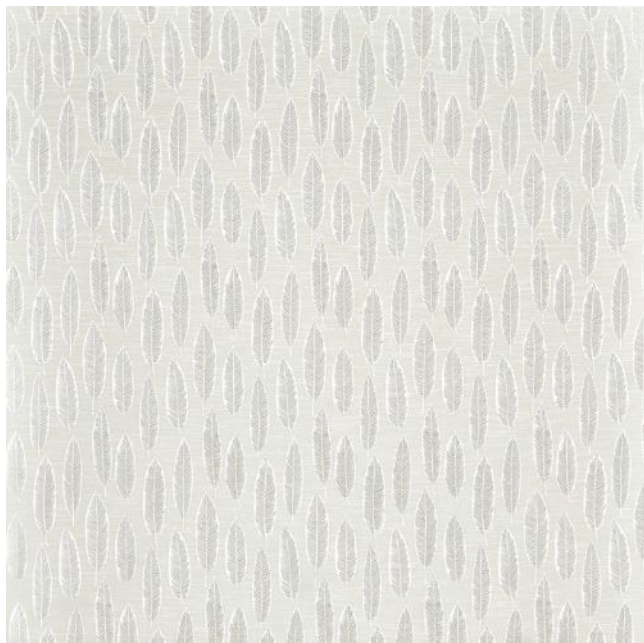

## Quill - Bloom Collection

### Available Colours:

Chalk

Ember

Iris

Parchment

Rose

Silver

Teal

Product code: KBT10272-F8  
**Selected Colour:** Chalk  
Width: 143  
Price: £22.99/mtr

### Description:

Quill - Bohemian Collection

Carefree and eclectic, the Bohemian jacquard collection draws its inspiration from whimsical motifs, offset by an Art Deco geometric and a classic Jacobean trail. The muted tones sit easily in any setting, with a focus on lustrous, blushing hues.