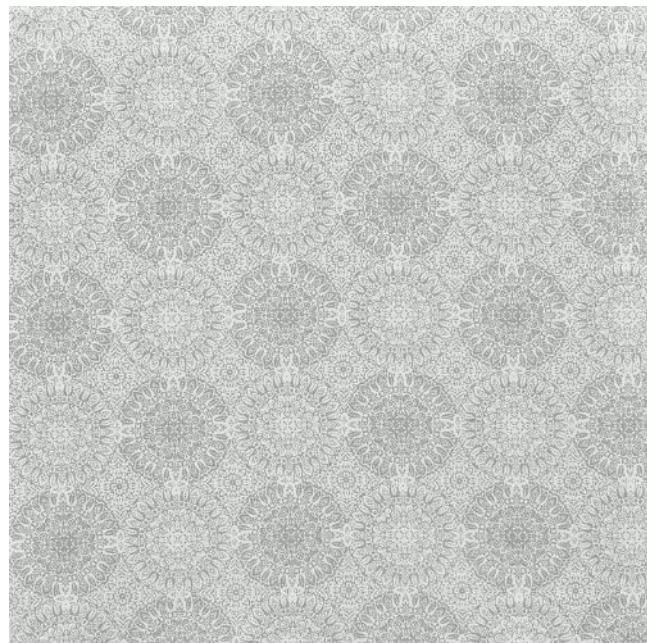

## Dreamcatcher - Bohemian Collection

### Available Colours:

Chalk

Cloud

Ember

Iris

Product code: KBT10260-F8  
**Selected Colour:** Chalk  
Width: 142  
Price: £26.99/mtr

### Description:

Dreamchaser - Bohemian Collection

Carefree and eclectic, the Bohemian jacquard collection draws its inspiration from whimsical motifs, offset by an Art Deco geometric and a classic Jacobean trail. The muted tones sit easily in any setting, with a focus on lustrous, blushing hues.

Iron on a low heat and wash at 30 degrees. Suitable for Curtains, Upholstery and home furnishings.

Width: 142cm  
Useable width: 139cm  
Vertical repeat: 45.5cm  
Horizontal repeat: 46.5cm  
Composition: 78% Polyester 14% Cotton 8% Linen