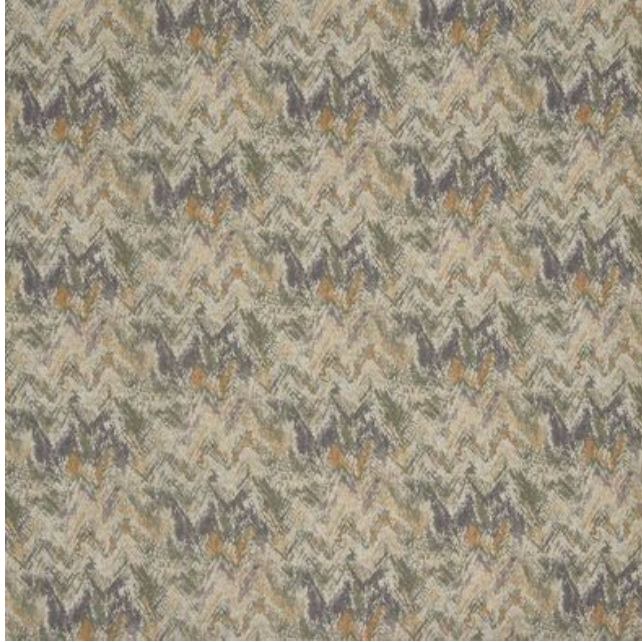

### Available Colours:

Ochre

Egg Shell

Product code: KBT10203-F8  
**Selected Colour:** **Ochre**  
Width: 297  
Price: £37.99/mtr

### Description:

Mottle - Artisan Collection

Artisan draws on a glorious medley of painterly styles, with a gallery of artistic effects reproduced across a variety of different substrates. Watercolours, oil pastels and acrylics are interpreted in vibrant palettes, all chosen to convey the brilliance of a just-finished canvas.

Dry clean preferred. Iron on a low heat, do not bleach or tumble dry. Suitable for Curtains.

Width: 297cm

Useable width: 295cm  
Vertical repeat: 37cm  
Horizontal repeat: 56cm  
Composition: 100% Polyester