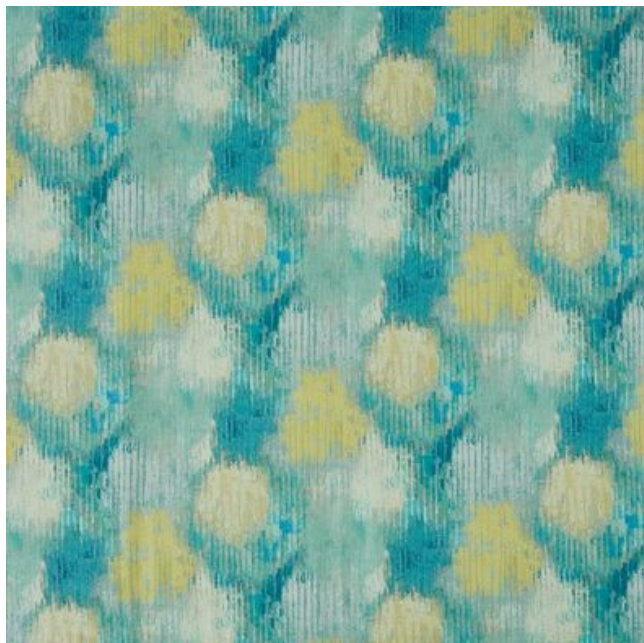

KBT Ltd
Carlton Business Centre
132 Saltley Road, Saltley
Birmingham
B7 4TH

FabricUK.com

Tel: 0121 359 2349
Fax: 0121 359 7784

Impasto - Artisan Collection

Available Colours:

Product code: KBT10192-F8
Selected Colour: **Waterfall**
Width: 142cm
Price: £31.99/mtr

Description:

Impasto - Artisan Collection

Artisan draws on a glorious medley of painterly styles, with a gallery of artistic effects reproduced across a variety of different substrates. Watercolours, oil pastels and acrylics are interpreted in vibrant palettes, all chosen to convey the brilliance of a just-finished canvas.

Dry clean preferred. Iron on a low heat, do not bleach or tumble dry. Suitable for Curtains.

Width: 142cm
Useable width: 139cm
Vertical repeat: 56cm
Horizontal repeat: 71.4cm
Composition: 100% Polyester