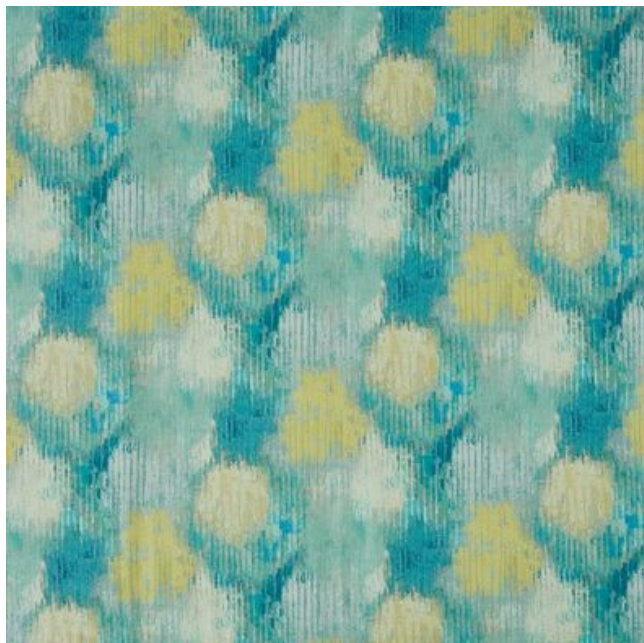

KBT Ltd
Carlton Business Centre
132 Saltley Road, Saltley
Birmingham
B7 4TH

FabricUK.com

Tel: 0121 359 2349
Fax: 0121 359 7784

Impasto - Artisan Collection

Available Colours:

Waterfall

Tabasco

Egg Shell

Sunset

Midnite

Product code: KBT10192-F8
Selected Colour: **Waterfall**
Width: 142cm
Price: £31.99/mtr

Description:

Impasto - Artisan Collection

Artisan draws on a glorious medley of painterly styles, with a gallery of artistic effects reproduced across a variety of different substrates. Watercolours, oil pastels and acrylics are interpreted in vibrant palettes, all chosen to convey the brilliance of a just-finished canvas.

Dry clean preferred. Iron on a low heat, do not bleach or tumble dry. Suitable for Curtains.

Width: 142cm
Useable width: 139cm
Vertical repeat: 56cm
Horizontal repeat: 71.4cm
Composition: 100% Polyester