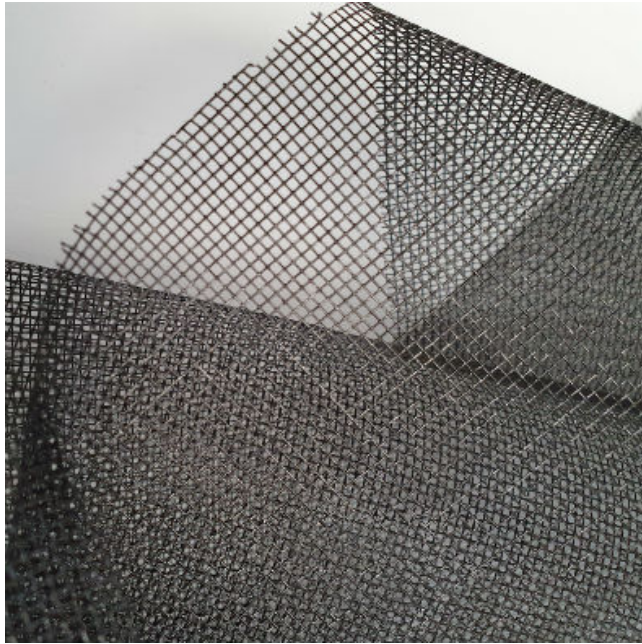

Mosquito and Insect Screen Mesh

Available Colours:

Dark Grey

Black

Product code: KBT9936 U36
Selected Colour: **Dark Grey**
Width: 160 cm
Price: £8.99/mtr

Description:

Mosquito Mesh / Insect screen mesh, soft touch fire resistant fibreglass mesh coated with PVC for outdoors and mosquito and insect protection, Durable and hard wearing

ideal for applications in

- Camping
- Door Screens
- Window Screens
- Ventilation Screening
- Construction
- Livestock
- also used to filter big fluids.

With a soft-touch and dimensionally stabilized.

Mesh Specification

36% Fiber Glass

64% PVC

Thickness: 0.29mm

Weight: 120g/m Sq

Width: 160cm

Finish: Glossy

Ultraviolet Resistance (UV) Min.6

Temperature Resistance: -20c / +70c