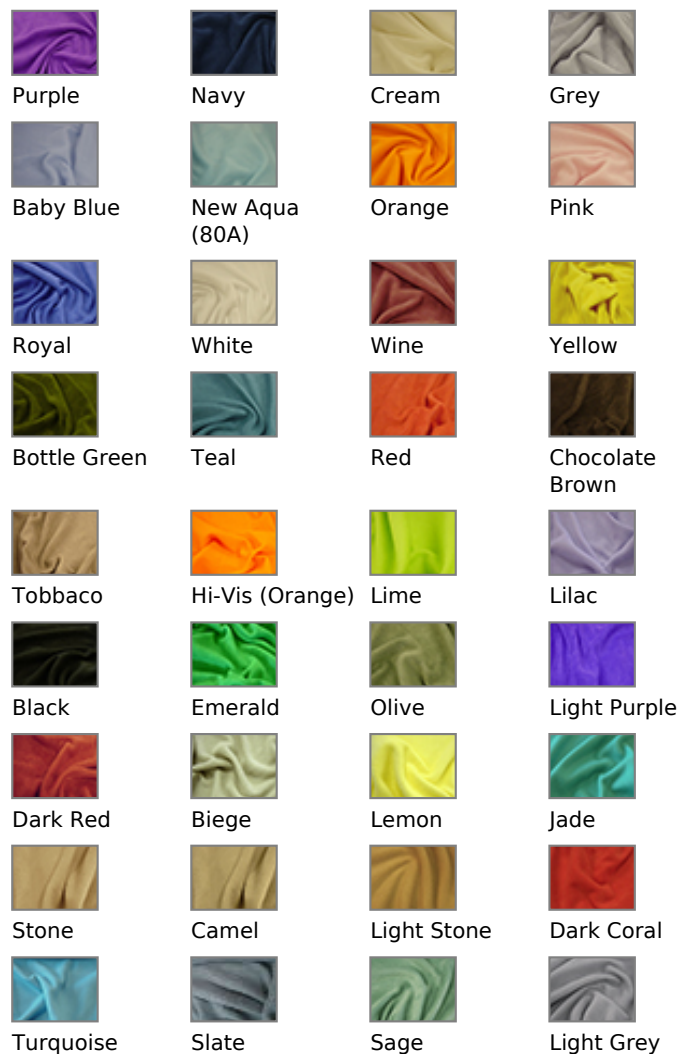

## Fleece Fabric

Product code: KBTF001-F9-B121  
**Selected Colour:** **Purple**  
Width: 148cm  
Price: £6.99/mtr  
**Bulk Purchase:**  
Roll Length: 50 mtrs  
Roll Price: 5.49/mtr

### Available Colours: