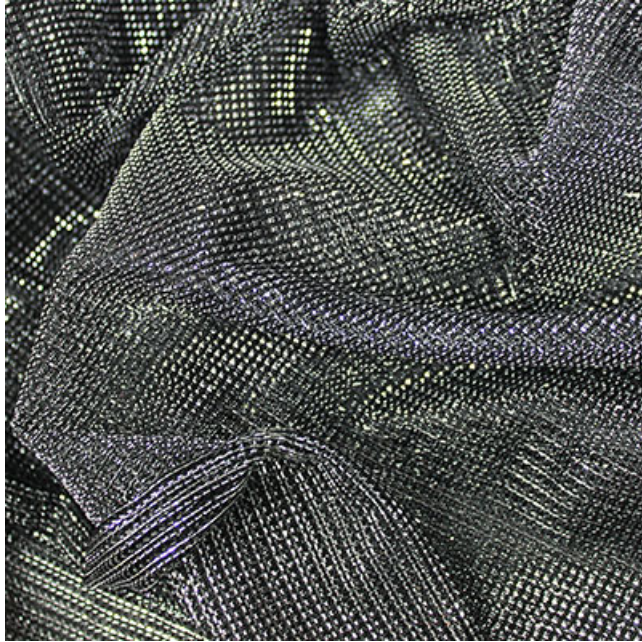

Lurex Metallic Mesh

Available Colours:

Silver/Black

Product code: KBT9547-B166
Selected Colour: **Silver/Black**
Width: 150cm
Price: £6.99/mtr

Description:

Lightweight, metallic, mesh. Synthetic fabric.

Ideal for fashion, stage and fancy costumes, stage and set design, backdrops, shop window displays, arts and crafts etc.

Lightweight and drapeable. This fabric has great stretch properties.

Approximately 90 gsm.