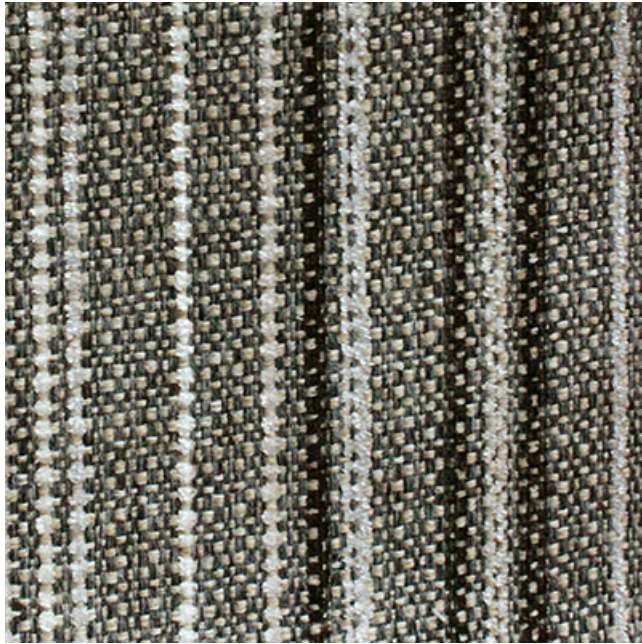

## Lomond Stripe Tweed

### Available Colours:

Ash

Biscuit

Denim

Gunmetal

Lagoon

Pebble

Twilight

Product code: KBT9313-F136-B470-3  
**Selected Colour:** Ash  
Width: 140cm  
Price: £15.99/mtr

### Description:

Lomond Collection Stripe. durable, woven furnishing fabric.

100% Polyester.

A durable woven fabric. Ideal for curtains and drapes, cushion covers, chair covers and general upholstery.

These fabrics ***mix n match*** beautifully with the other fabrics in our Lomond collection. Mix plains with stripes & checks. Click here to our [Lomond Stripe Blog](#) to take a closer look at the collection....