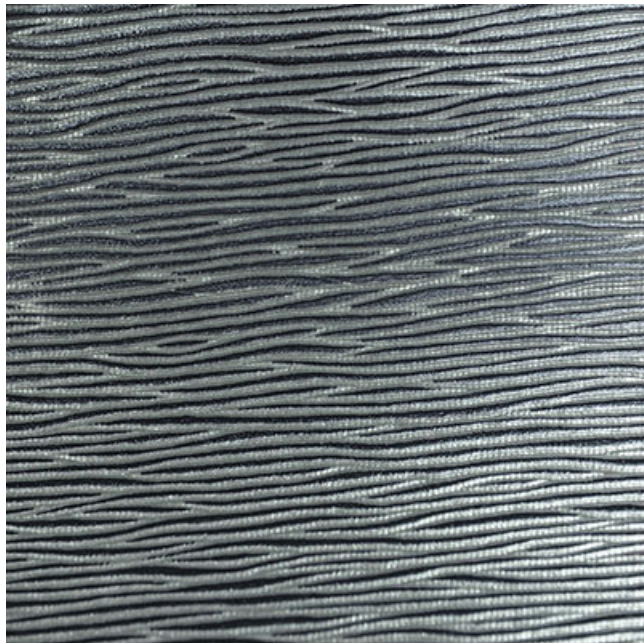

Techno Look Metal Ripple

Available Colours:

Metal Ripple

Product code: KBT8785-2681-B445
Selected Colour: **Metal Ripple**
Width: 140
Price: £26.99/mtr

Description:

A deep embossed ripple pattern with a soft pewter sheen the the vinyl fabric. The pattern uses wavy lines to create raised ridges in the vinyl. The raised areas are softly covered in a pewter shade and the lower part underneath the ridges is a dark graphite tone, which gives the impression of extra depth.

- 650 grams per square metre
- Great for vehicle customising
- Resistant to frost, rain and sun
- ideal for boats and yachts
- Seating for clubs and bars
- Flame retardant
- Easy clean with mild soap and water
- Tear resistant
- Abrasion resistant