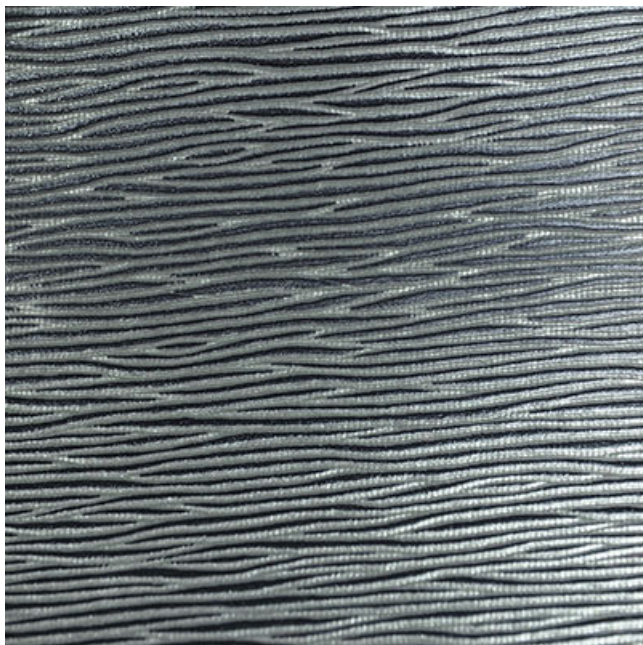

Techno Look Metal Ripple

Available Colours:

Metal Ripple

Product code: KBT8785-2681-B445
Selected Colour: **Metal Ripple**
Width: 140
Price: £26.99/mtr

Description:

A deep embossed ripple pattern with a soft pewter sheen the the vinyl fabric. The pattern uses wavy lines to create raised ridges in the vinyl. The raised areas are softly covered in a pewter shade and the lower part underneath the ridges is a dark graphite tone, which gives the impression of extra depth.

- 650 grams per square metre
- Great for vehicle customising
- Resistant to frost, rain and sun
- ideal for boats and yachts
- Seating for clubs and bars
- Flame retardant
- Easy clean with mild soap and water
- Tear resistant
- Abrasion resistant