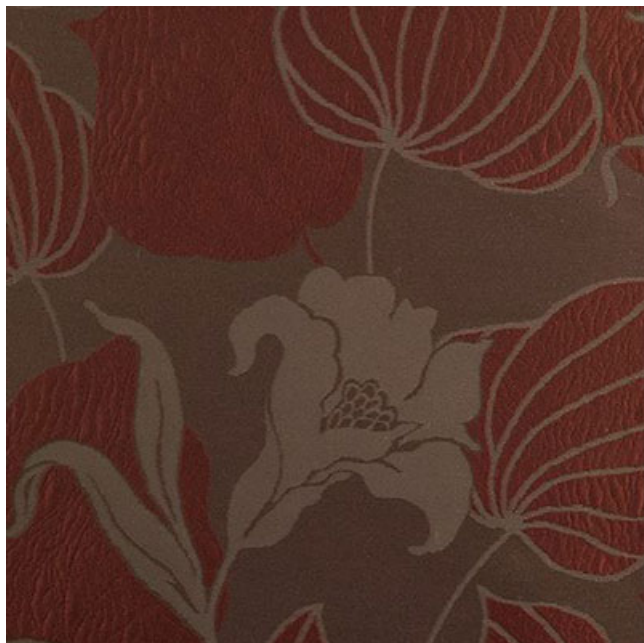

KBT Ltd
Carlton Business Centre
132 Saltley Road, Saltley
Birmingham
B7 4TH

FabricUK.com

Tel: 0121 359 2349
Fax: 0121 359 7784

Lily Curtain & Upholstery Fabric

Available Colours:

Berry

Charcoal

Heather

Linen

Pistachio

Teal

Product code: KBT8426-F128
Selected Colour: **Berry**
Width: 139cm
Price: £39.49/mtr

Description:

Luxurious jacquard with contemporary flower design.

Composition: 24% Viscose, 76% polyester.

This is a durable fabric, Martindale abrasion tested to 18000.

Pattern repeats every 62cm approximately.