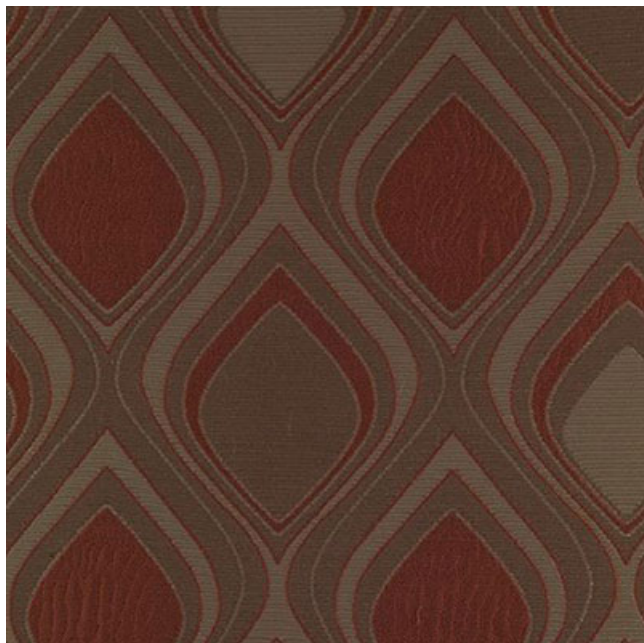

KBT Ltd
Carlton Business Centre
132 Saltley Road, Saltley
Birmingham
B7 4TH

FabricUK.com

Tel: 0121 359 2349
Fax: 0121 359 7784

Leona Curtain & Upholstery

Available Colours:

Berry

Charcoal

Heather

linen

Pistachio

Product code: KBT8421-F128
Selected Colour: **Berry**
Width: 139cm
Price: £39.49/mtr

Description:

Leona, curtain and upholstery fabric.

Composition 24% Viscose, 76% Polyester.

A durable fabric, Martindale abrasion test 1800.

Pattern repeats every 41cm approximately.