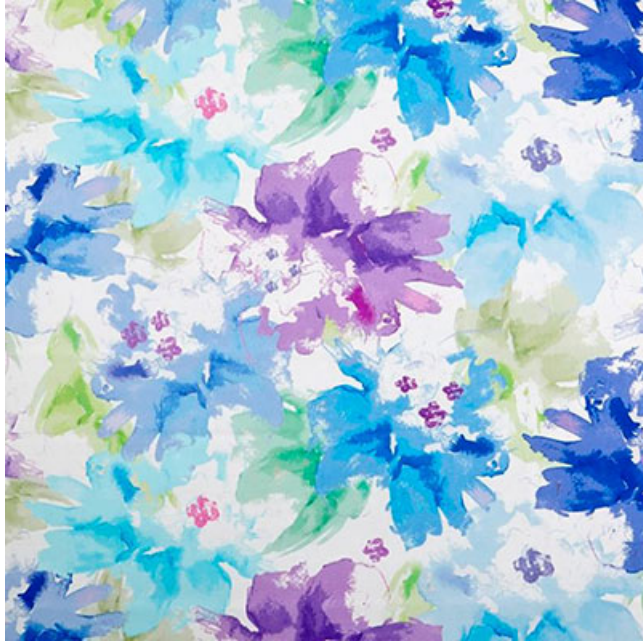

KBT Ltd
Carlton Business Centre
132 Saltley Road, Saltley
Birmingham
B7 4TH

FabricUK.com

Tel: 0121 359 2349
Fax: 0121 359 7784

Floral Splash Curtain & Upholstery

Available Colours:

Ocean

Tropical

Product code: KBT8309-F128-B-421
Selected Colour: **Ocean**
Width: 138cm
Price: £37.49/mtr

Description:

Floral Splash, 100% cotton curtain and upholstery fabric.

A durable fabric. Martindale abrasion test is 14000.

Pattern repeats every 69.5cm.