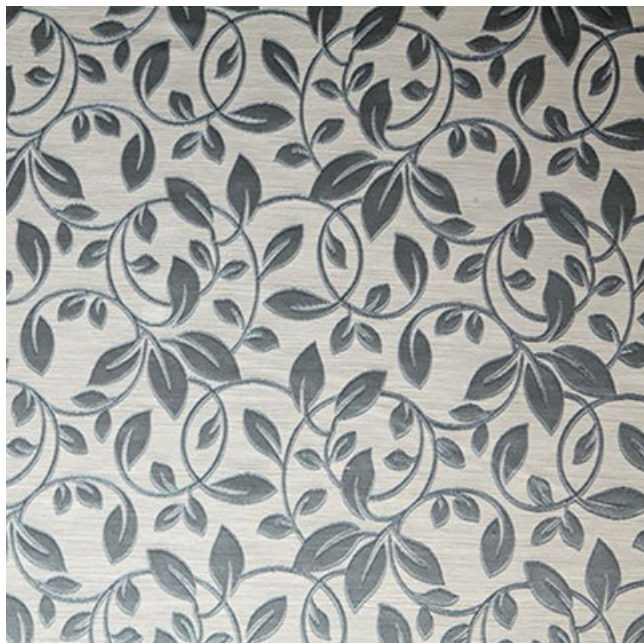

KBT Ltd
Carlton Business Centre
132 Saltley Road, Saltley
Birmingham
B7 4TH

FabricUK.com

Tel: 0121 359 2349
Fax: 0121 359 7784

Elegance Curtain

Available Colours:

Duck Egg

Heather

Honey

Misty

Mocca

Shell

Product code: KBT8292 (F128) (B-166)
Selected Colour: **Duck Egg**
Width: 144.5cm
Price: £30.99/mtr

Description:

Elegance, contemporary floral design on Polycotton.

59% Polyester, 41% Cotton.