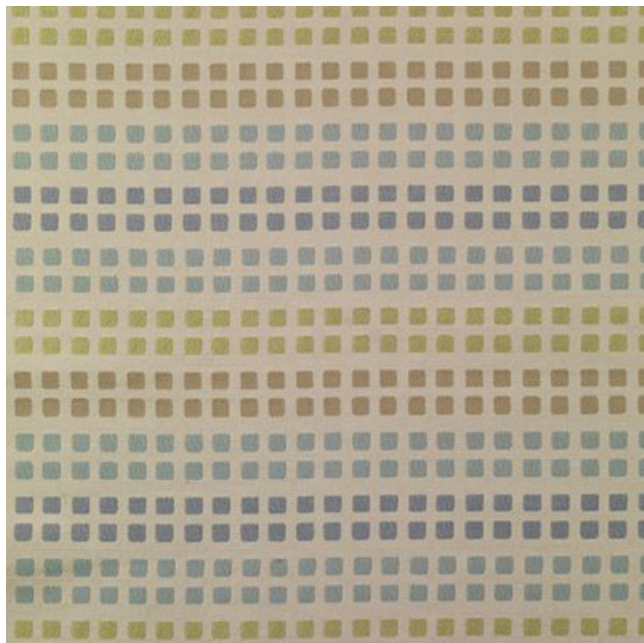

KBT Ltd
Carlton Business Centre
132 Saltley Road, Saltley
Birmingham
B7 4TH

FabricUK.com

Tel: 0121 359 2349
Fax: 0121 359 7784

Cubic Curtain Fabric

Available Colours:

Aqua

Cherry

Raspberry

Sand

Product code: KBT8223-B-159
Selected Colour: **Aqua**
Width: 140cm
Price: £37.99/mtr

Description:

Cubic, geometric design curtain and upholstery fabric.

A durable fabric, Martindale abrasion test: 20000.

47% Polyester, 53% Viscose

Pattern repeats every 23.3cm approximately.