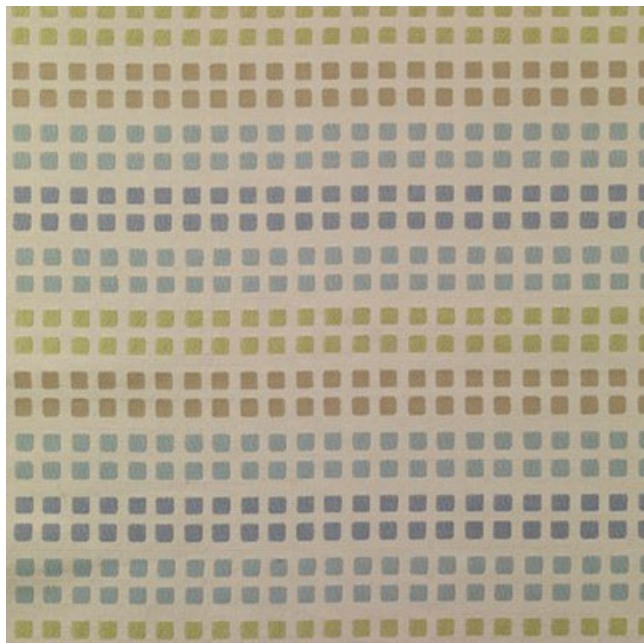

KBT Ltd
Carlton Business Centre
132 Saltley Road, Saltley
Birmingham
B7 4TH

FabricUK.com

Tel: 0121 359 2349
Fax: 0121 359 7784

Cubic Curtain Fabric

Available Colours:

Product code: KBT8223-B-159
Selected Colour: **Aqua**
Width: 140cm
Price: £37.99/mtr

Description:

Cubic, geometric design curtain and upholstery fabric.

A durable fabric, Martindale abrasion test: 20000.

47% Polyester, 53% Viscose

Pattern repeats every 23.3cm approximately.