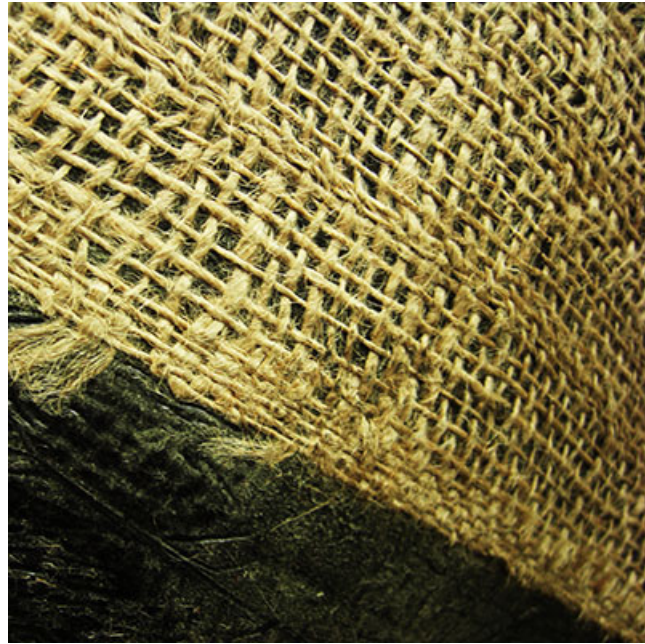

## Bituminised Hessian Kraft Paper Backing

### Description:

This traditional rough open weave hessian fabric uses bitumen to achieve an extremely watertight protective covering. The black bitumen coating lays in-between the hessian fabric and the brown backing paper to create a fabric that will withstand vigorous and repetitive outdoor use. Bitumen is the English term for asphalt, a naturally occurring material that can be refined into a viscous semi liquid used for road production.

Like our other jute hessian products, the hessian in this eco friendly fabric is completely biodegradable, as is the paper backing, of course the bitumen will stick around a little longer. The waterproofing properties of bitumen are relied upon to protect boats, to seal roofing and to coat buildings. Alone the bitumen will suffice as a very efficient sealant but adding the hessian fabric on top of a layer of bitumen creates an even tougher surface area that can then be wrapped around or placed near the area that needs protecting, rather than painting bitumen on items.

Due to the waterproof properties working with the extra grip of the rough hessian this fabric can be used for temporary flooring from mats to larger surface areas. Useful inside and outside marquees and tents, it's very handy for camping when there may be bare earth or mud around the campsite, or for outside festival food stalls and bars. Agricultural and industrial uses include around garden centres, greenhouses, farms and building sites. When moving from indoors to outdoors, the hessian will collect a certain amount of water and mud on the rough surface, plus the coarse textured surface creates traction to prevent slipping. The fabric is not waterproof due to the fibres of the fabric it is likely to fade under the sun.